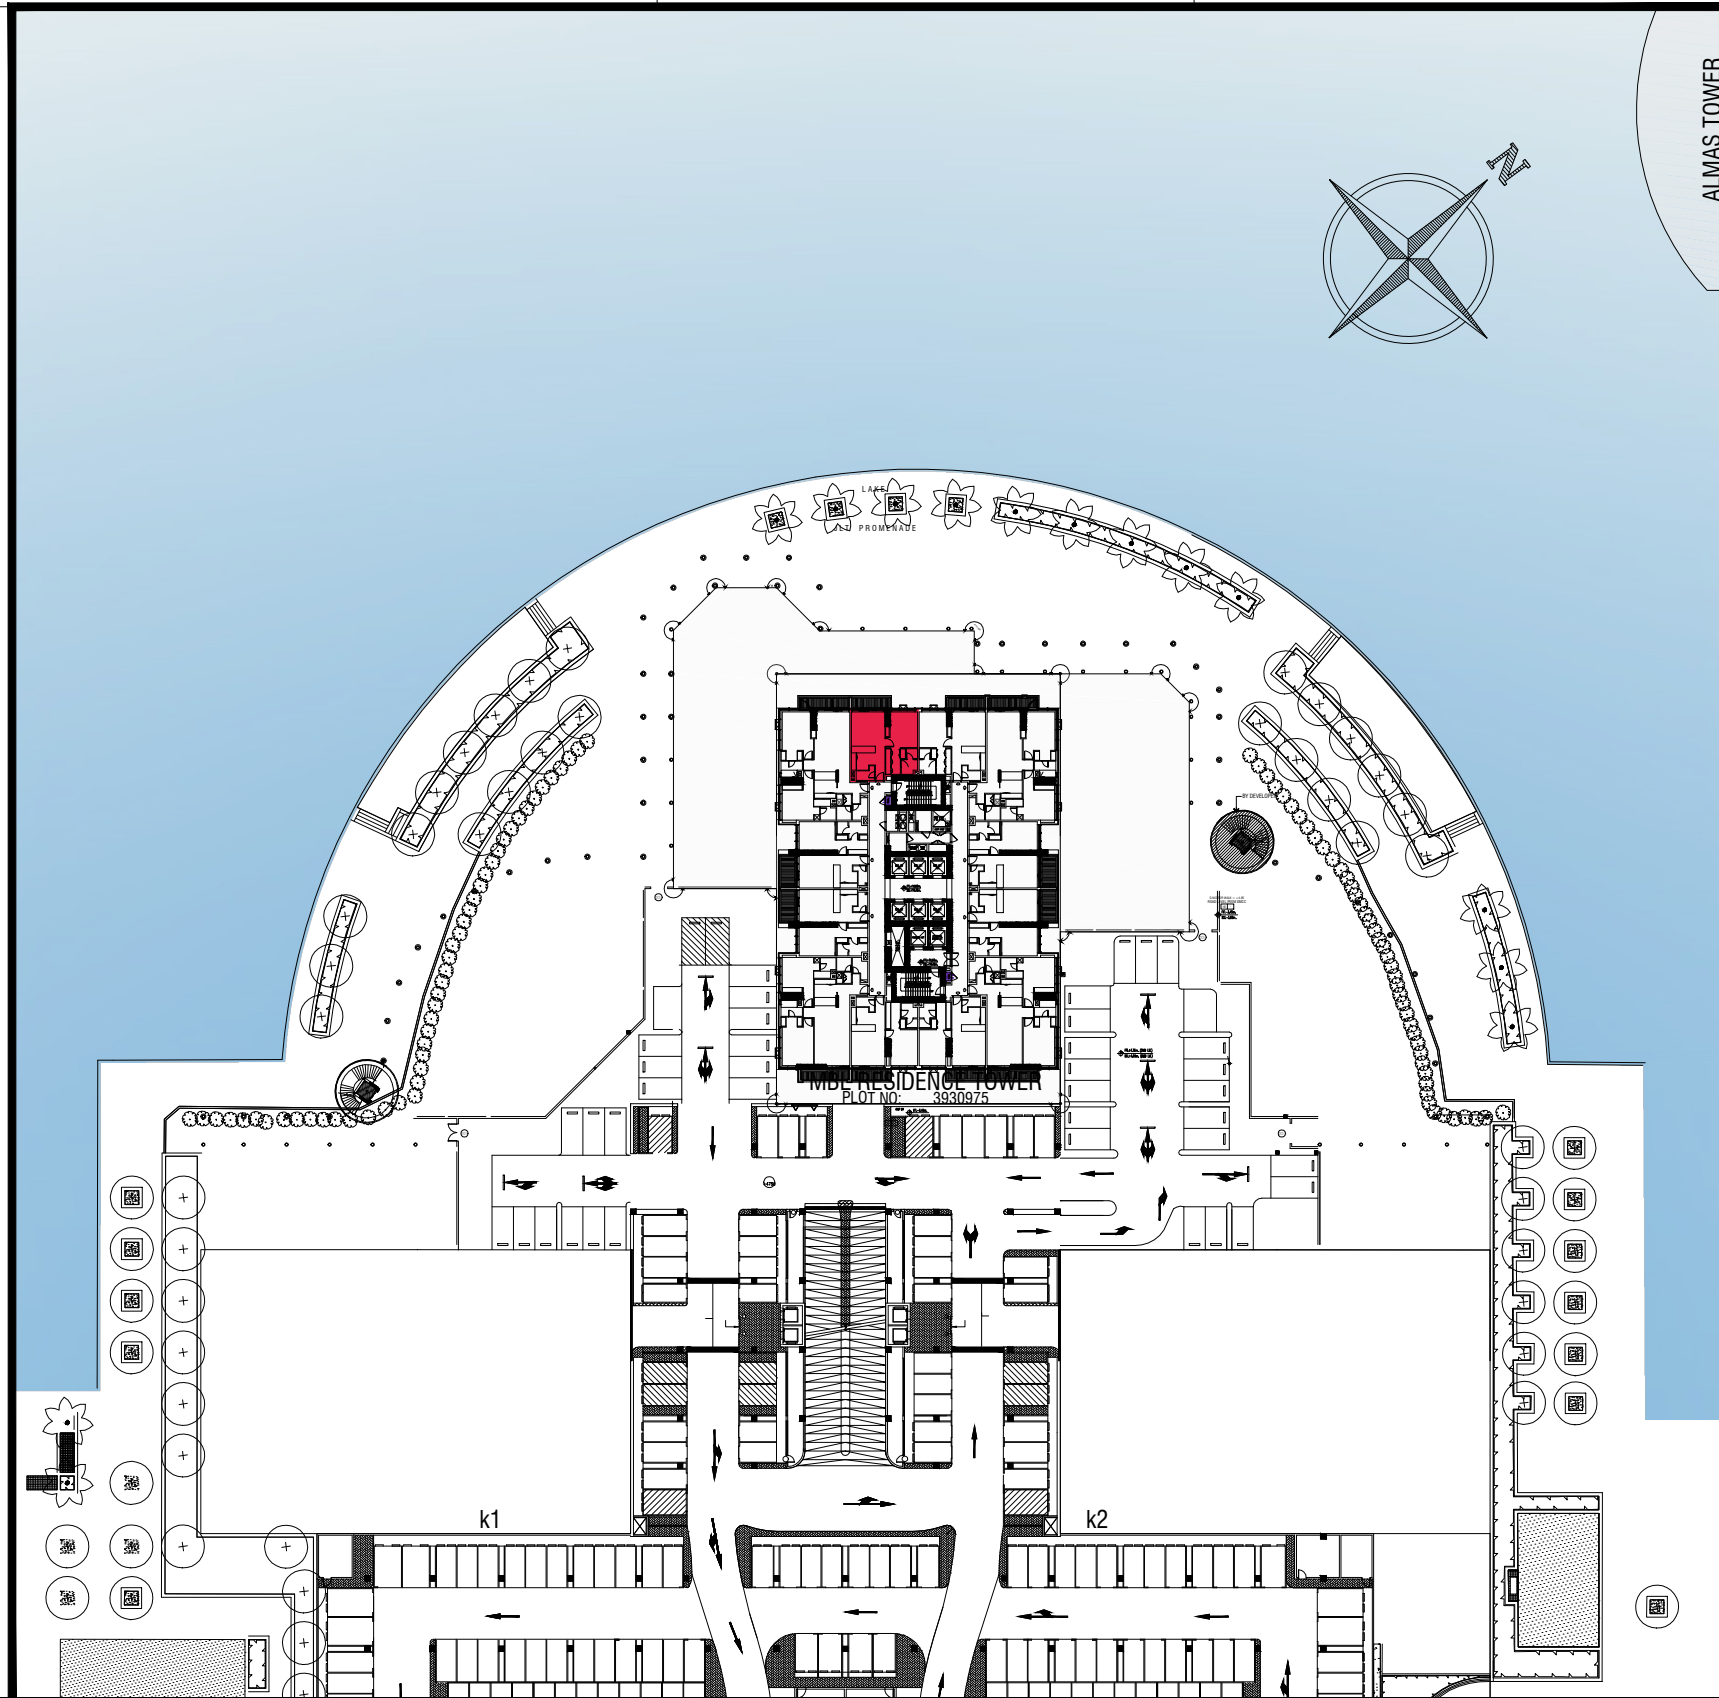

CLUSTER : K

BUILDING NAME. : MBL RESIDENCE TOWER

ENGINEERING DEPARTMENT

CHECKED BY :

APPROVED BY :

SALES DEPARTMENT

CHECKED BY :

APPROVED BY :

FLOOR PLAN

MASTER PLAN

PROJECT NAME : MBL RESIDENCE TOWER

REMARKS : LAKE VIEW

FLOOR NO. : 18

APARTMENT NO. : 1801

UNIT AREA :	697.29	Sq.ft
BALCONY AREA :	78.14	Sq.ft
TOTAL :	775.43	Sq.ft

PAGE NO. :
DATE : 17/07/2017