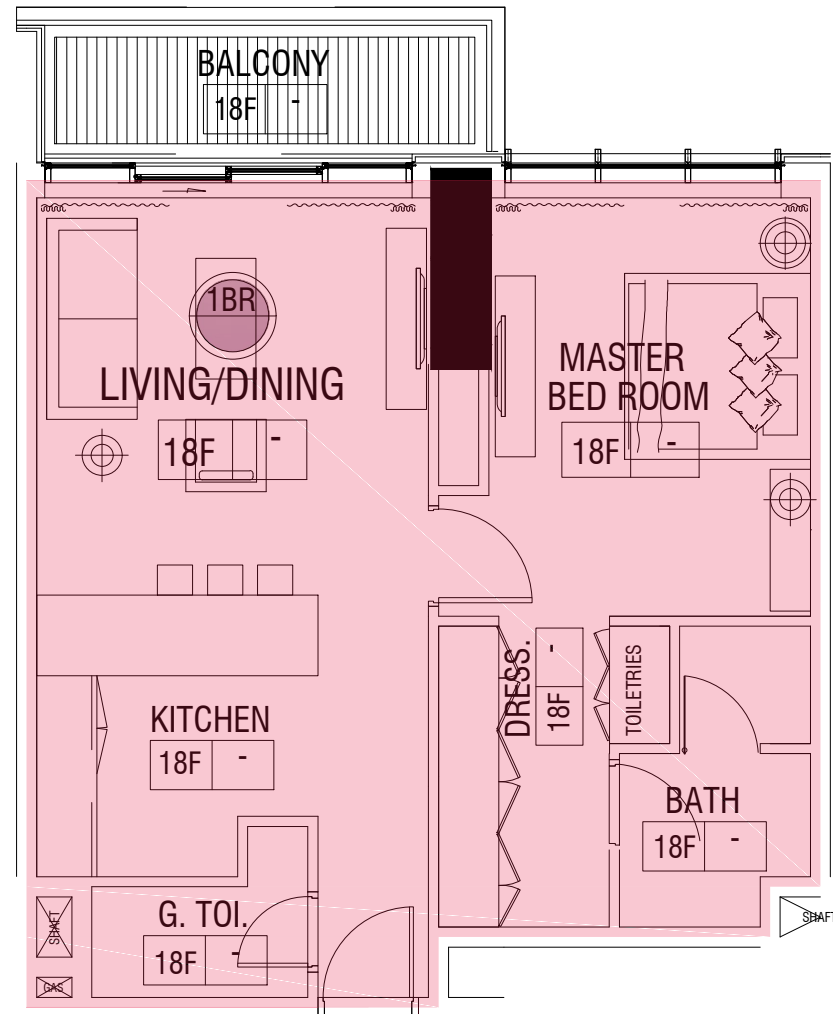

CLUSTER : K

BUILDING NAME. : MBL RESIDENCE TOWER

ENGINEERING DEPARTMENT

CHECKED BY :

APPROVED BY :

SALES DEPARTMENT

CHECKED BY :

APPROVED BY :

FLOOR PLAN

MASTER PLAN

PROJECT NAME : MBL RESIDENCE TOWER

REMARKS : LAKE VIEW

FLOOR NO. : 18

APARTMENT NO. : 1801

UNIT AREA :	697.29	Sq.ft
BALCONY AREA :	78.14	Sq.ft
TOTAL :	775.43	Sq.ft

PAGE NO. :
DATE : 17/07/2017